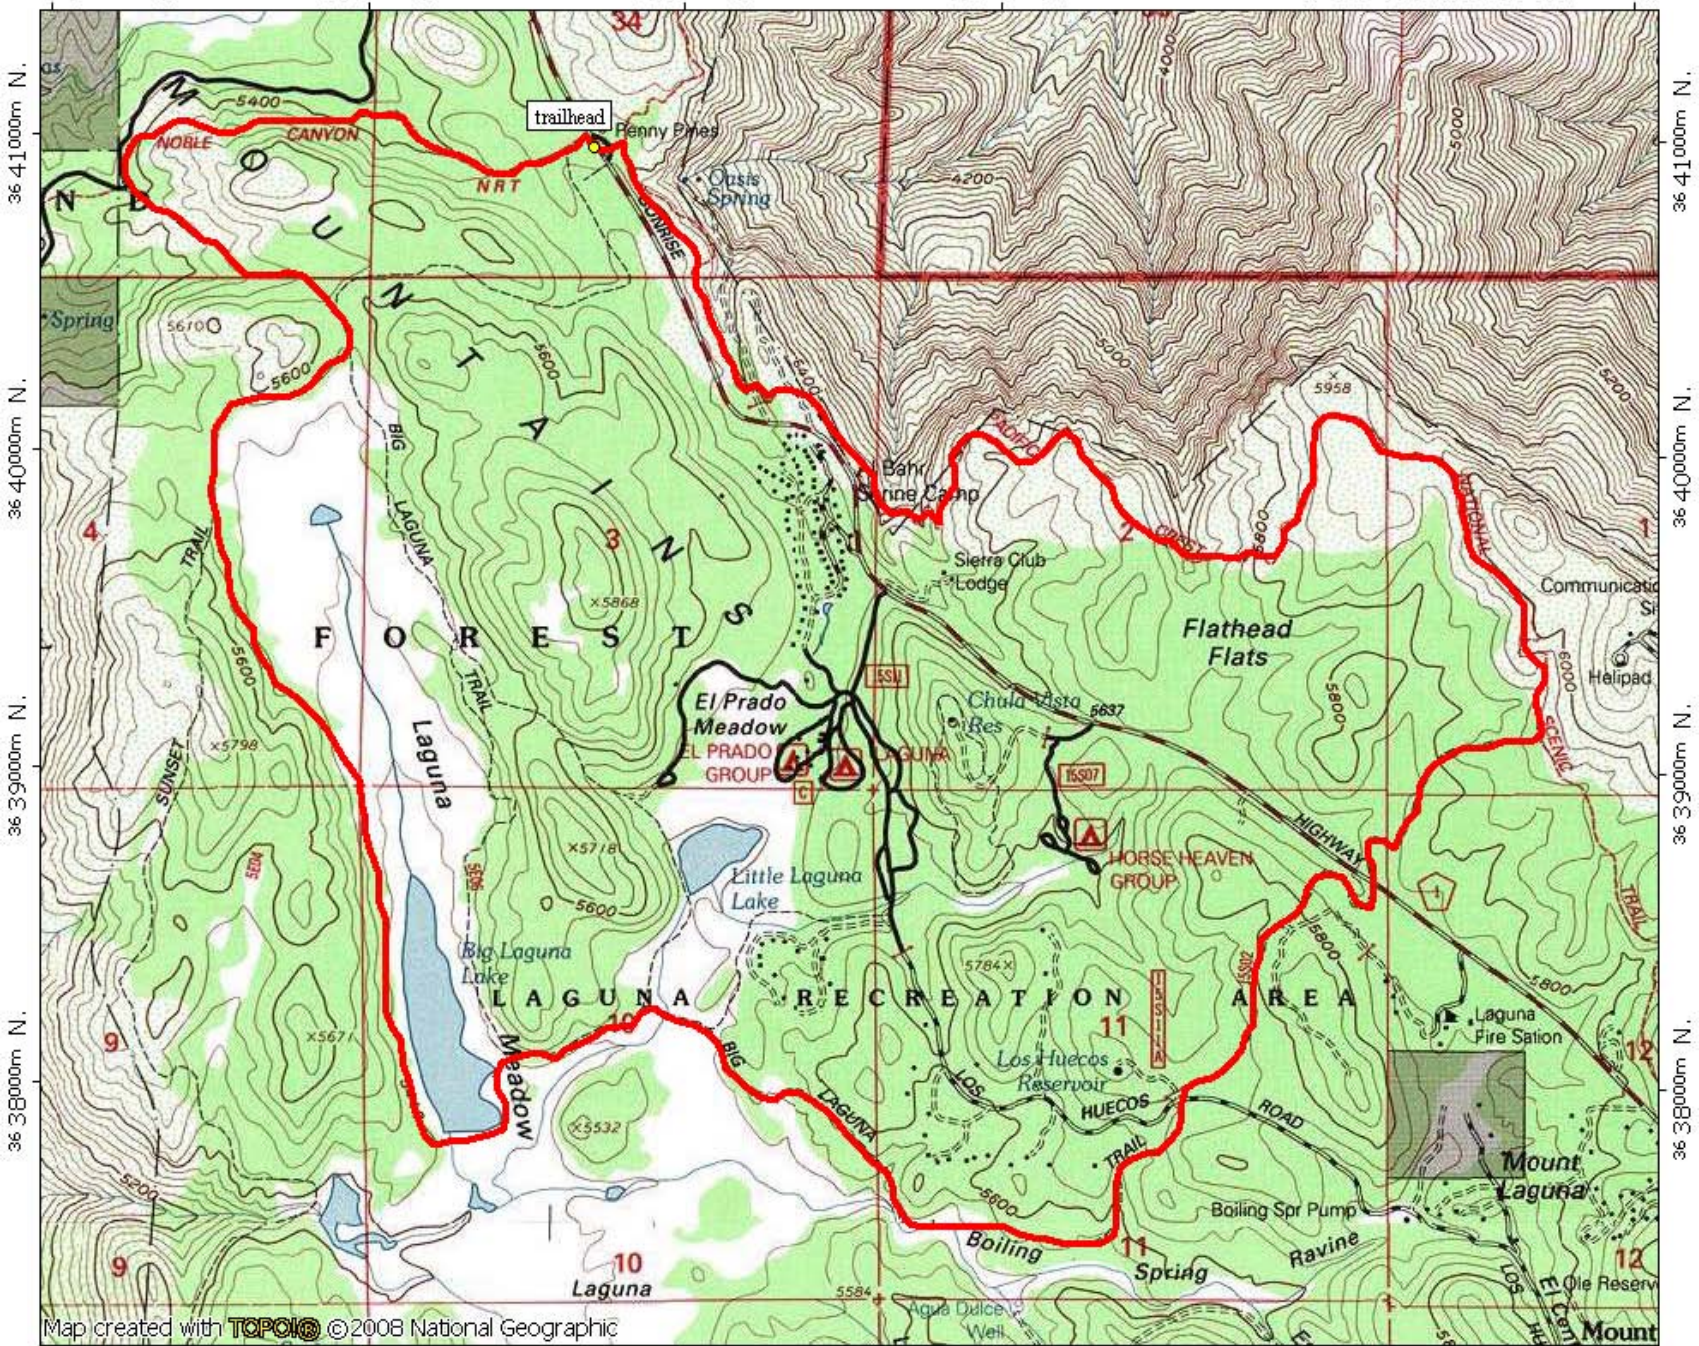

Big Laguna Trail [www.wysokieprogi.org]

549000m E, 550000m E, 551000m E, 552000m E, WGS84 Zone 11S 554000m E

Map created with **TOPOL** © 2008 National Geographic

549000m E, 550000m E, 551000m E, 552000m E, WGS84 Zone 11S 554000m E

TN MN
12°
10/11/09