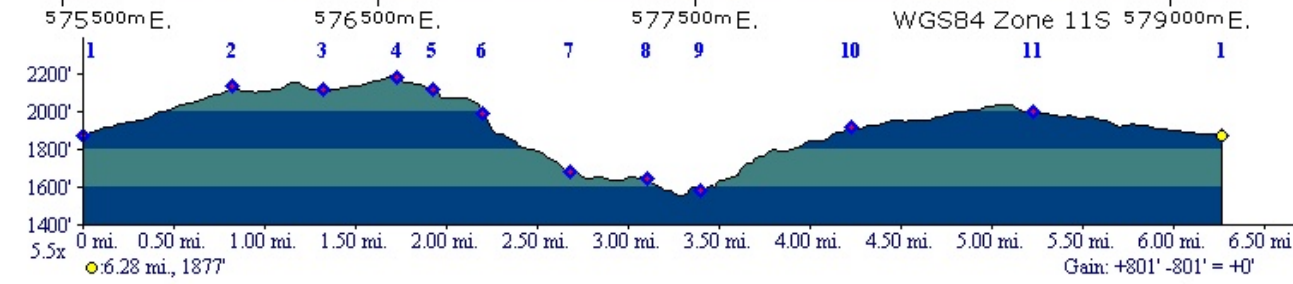

Indian Hill & Carrizo Palms [www.wysokieprogi.org]

Map created with **TOPOLIO** © 2008 National Geographic

TN
MN
12°
04/09/10