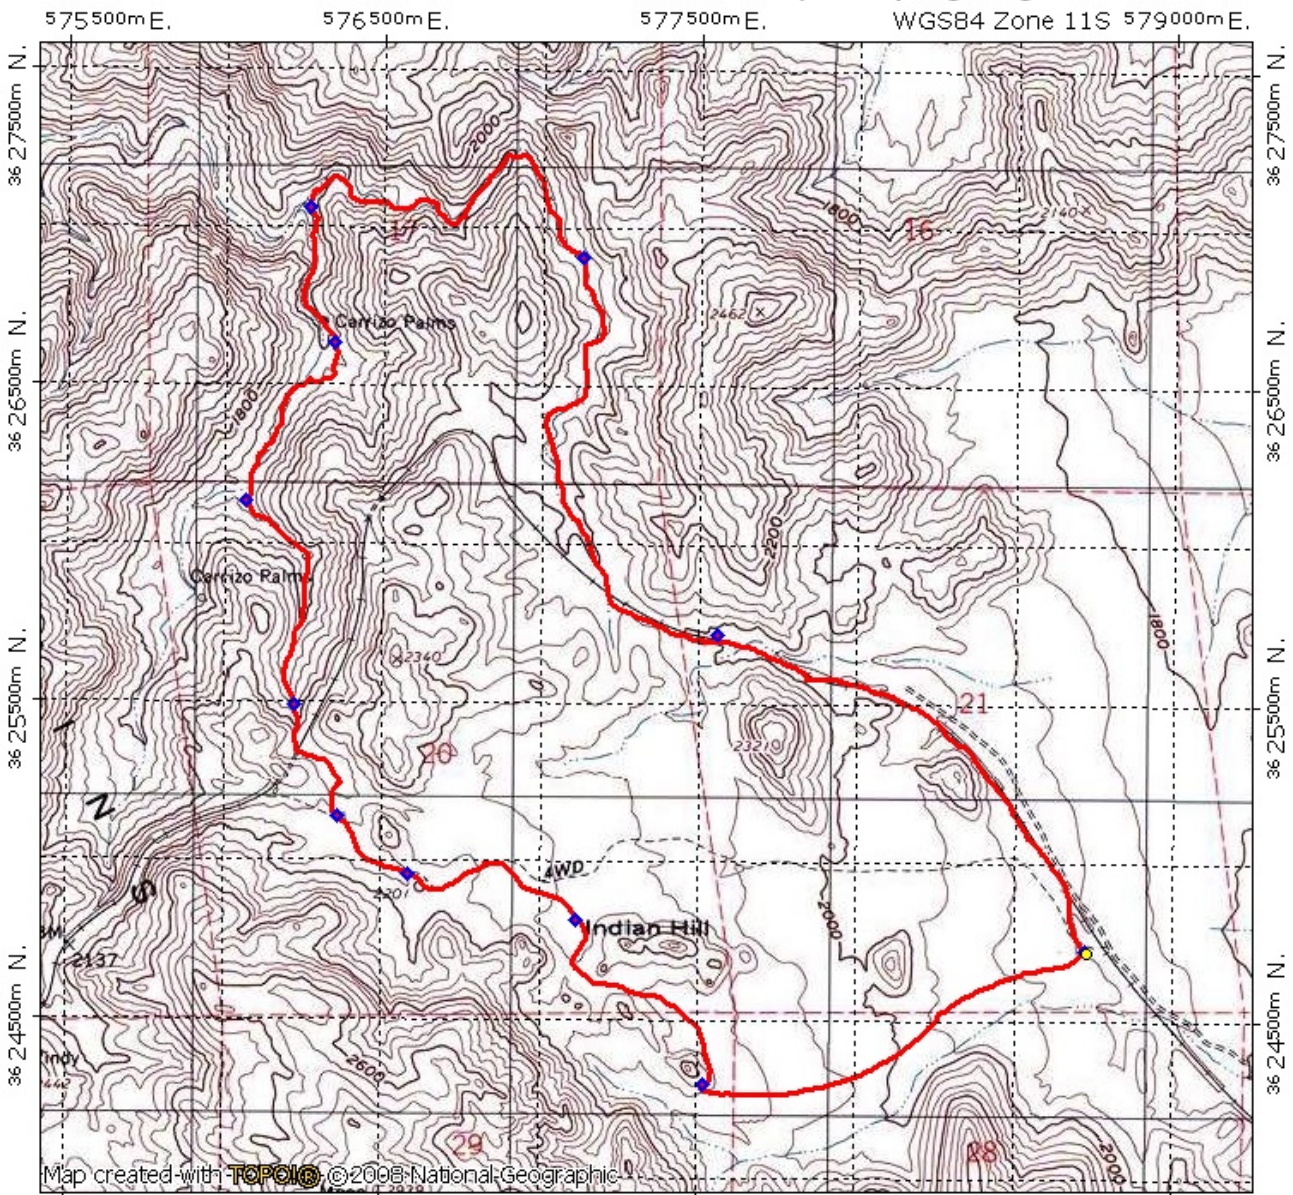

Indian Hill & Carrizo Palms [www.wysokieprogi.org]

Map created with **TOPOLIO** © 2008 National Geographic

TN
MN
12°
04/09/10