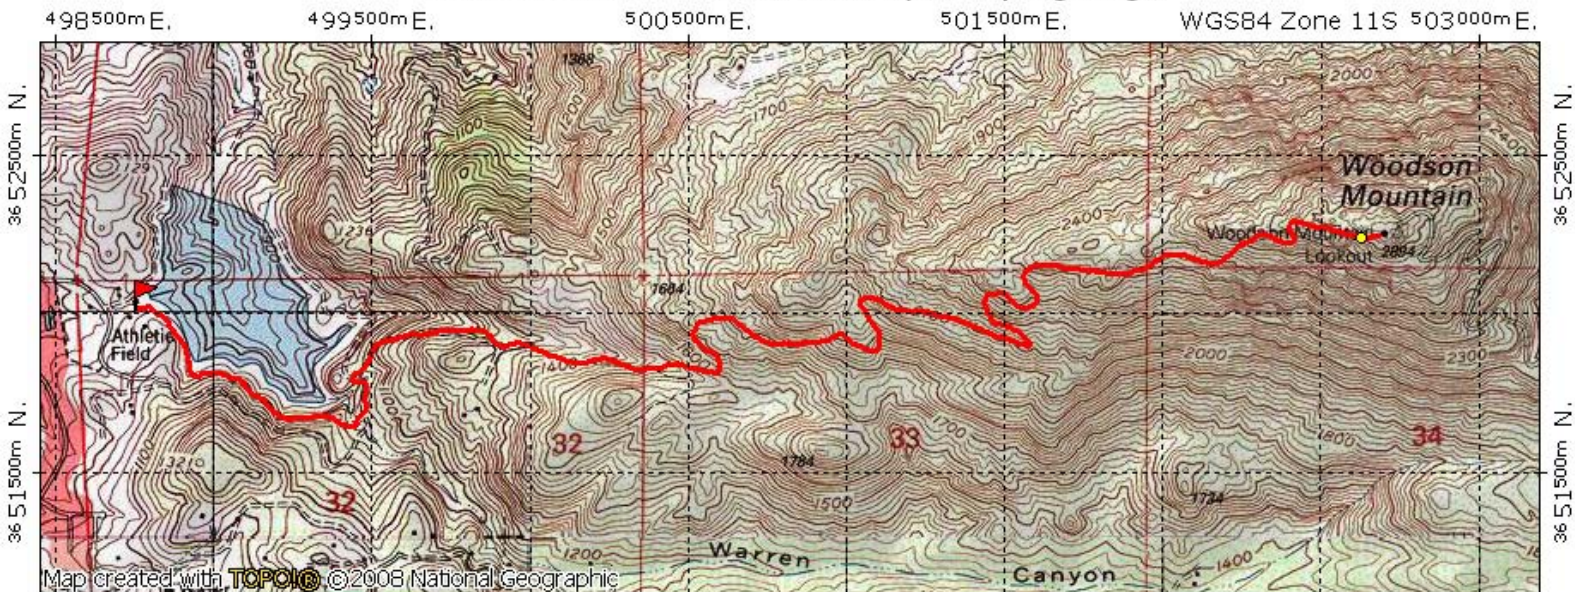

Mount Woodson West [www.wysokieprogi.org]

Map created with **TOPOLIO** © 2008 National Geographic

TN MN
12½°
10/24/09