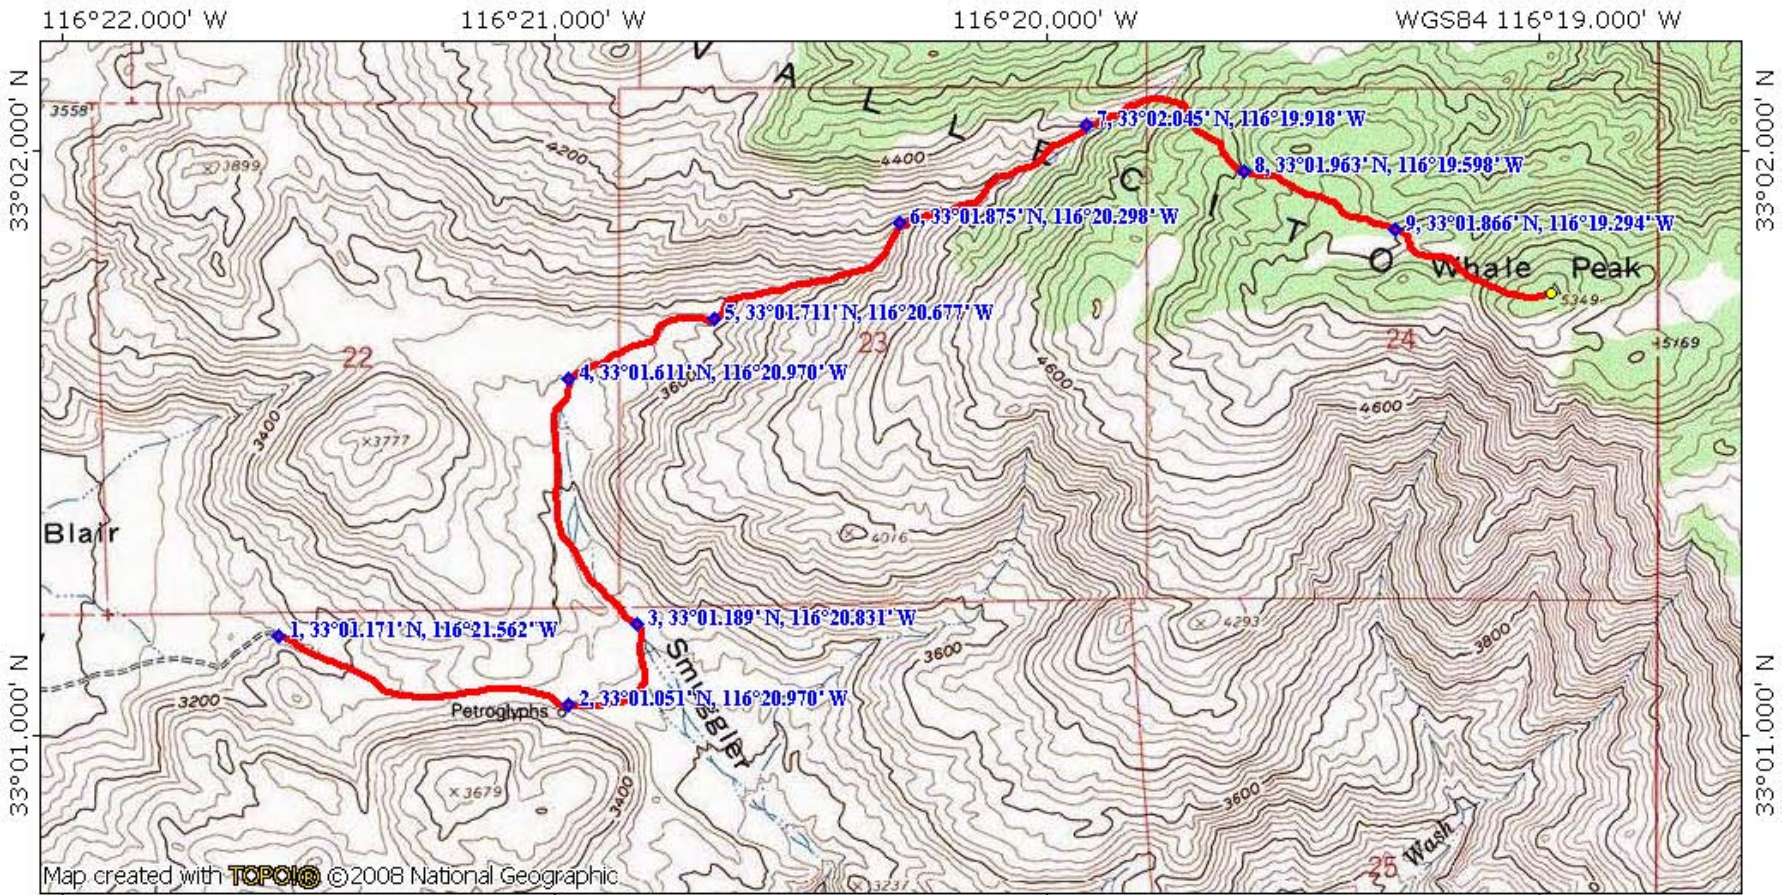

Whale Peak [www.wysokieprogi.org]

Map created with **TOPOLIO** © 2008 National Geographic

116°22.000' W 116°21.000' W 116°20.000' W WGS84 116°19.000' W

TN ↑ MN
12½°
11/25/08