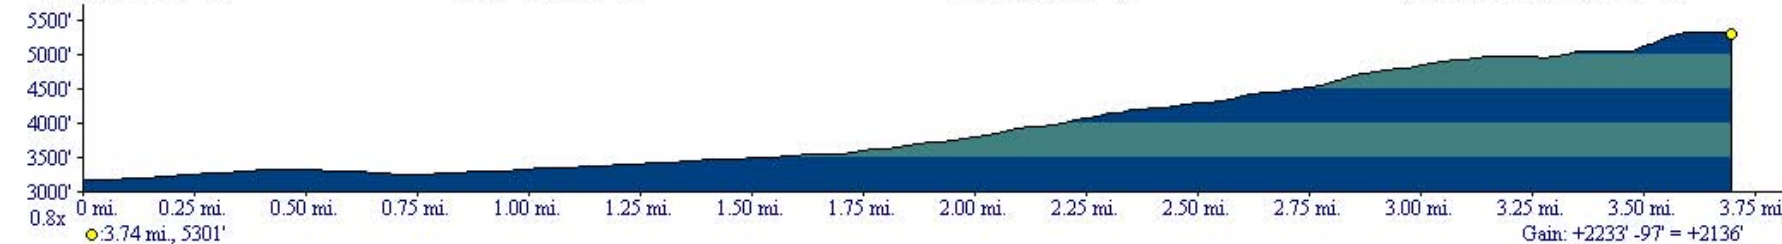

Whale Peak [www.wysokieprogi.org]

Map created with **TOPOLIO** © 2008 National Geographic

116°22.000' W 116°21.000' W 116°20.000' W WGS84 116°19.000' W

TN ↑ MN
12½°
11/25/08